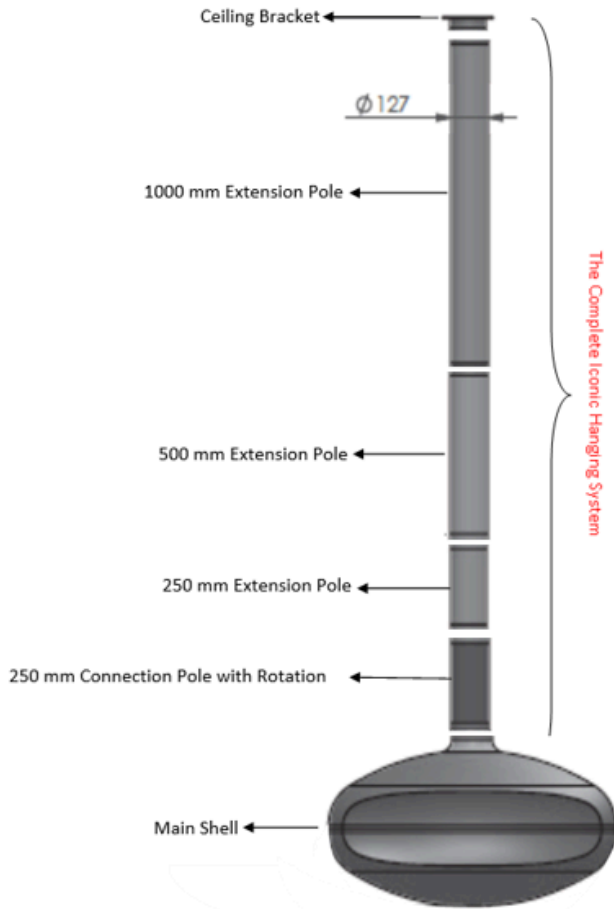

COMBUSTION CHAMBER:

- 304 Marine Grade Stainless Steel Hairline Finish

BURNER CAPACITY:

- Net Model Weight: 13.8 kg
- Burner Capacity: 6.5 litres
- Burn time: up to 10 hours

DIMENSIONS:

ICONIC SHELL:

- Diameter 900 mm
- Height 506.8 mm

HANGING SYSTEM:

Standard Ceiling Bracket:

- Diameter 180mm
- Height 35 mm

Hanging Poles

- Diameter 127 mm
- Height 2,000 mm

THE ICONIC 900 HANGING SYSTEM – MATT BLACK

Adjustable Hanging Pole in Black and White:

- 360° rotation is possible
- Combination of extension poles for height adjustment
- Full hanging system extension 2035 mm = 203.5 cm

Extension Poles:

- 250 mm connection pole (not optional)
- 250 mm extension pole
- 500 mm extension pole
- 1000 mm extension pole
- 2,541.8 mm = 254.18 cm – full extension (including the Shell)

- Net Model Weight: 13.8 kg
- Burner Capacity: 6.5 litres
- Burn time: up to 10 hours

DIMENSIONS:

ICONIC PEDESTAL STAND:

- Diameter of Plate 735 mm
- Diameter of pole 127 mm
- Height 425 mm
- Overall Height 932 mm including ICONIC shell