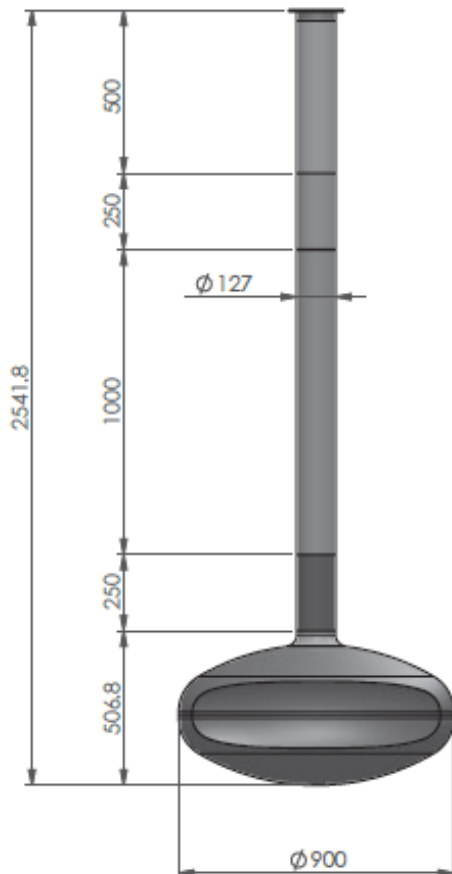

COMBUSTION CHAMBER:

- 304 Marine Grade Stainless Steel Hairline Finish

BURNER CAPACITY:

- Net Model Weight: 13.8 kg
- Burner Capacity: 6.5 litres
- Burn time: up to 10 hours

DIMENSIONS:

ICONIC SHELL:

- Diameter 900 mm
- Height 506.8 mm

HANGING SYSTEM:

Standard Ceiling Bracket:

- Diameter 180mm
- Height 35 mm

Hanging Poles

- Diameter 127 mm
- Height 2,000 mm

THE ICONIC 900 HANGING SYSTEM – MATT BLACK

Adjustable Hanging Pole in Black and White:

- 360° rotation is possible
- Combination of extension poles for height adjustment
- Full hanging system extension 2035 mm = 203.5 cm

Extension Poles:

- 250 mm connection pole (not optional)
- 250 mm extension pole
- 500 mm extension pole
- 1000 mm extension pole
- 2,541.8 mm = 254.18 cm – full extension (including the Shell)

- Net Model Weight: 13.8 kg
- Burner Capacity: 6.5 litres
- Burn time: up to 10 hours

DIMENSIONS:

ICONIC PEDESTAL STAND:

- Diameter of Plate 735 mm
- Diameter of pole 127 mm
- Height 425 mm
- Overall Height 932 mm including ICONIC shell